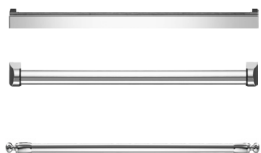

Specifications and features may vary. Please refer to the manufacturer's website for the latest updates.